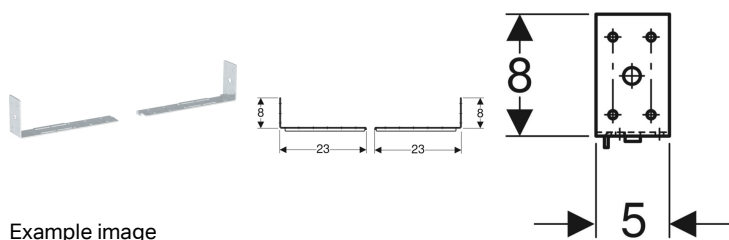

**Geberit Duofix fastening set for stud clearance 50–57.5 cm**

**Application purposes**

- For drywall construction
- For installation in room-height installation walls
- For fastening Geberit Duofix frames between two studs at a distance of 50–57.5 cm
- For mounting between room-height Geberit Duofix studs with distance 50 cm

**Scope of delivery**

- 2 fixing brackets

**Characteristics**

- Zinc-plated

**Technical data**

Product material

Steel

- Fastening material