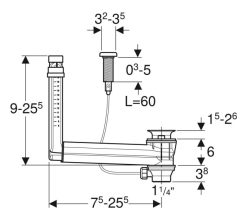

Geberit washbasin connector Clou, with cable actuator and turn handle

Example image

Application purposes

- For washbasins without visible overflow

Characteristics

- Quality-monitored in accordance with EN 274-3
- Hygienic with optimum flow behaviour

- Waste outlet can be closed
- Hidden overflow function
- Actuation using cable actuator and turn handle
- Length and height can be adapted to washbasin

Technical data

Product material | Plastic

Scope of delivery

- Waste outlet
- Cable actuator
- Turn handle
- Plug
- Washbasin connector

To order additionally

- Geberit valve cover for waste outlet with free outlet

Art. no.	d, ø	G
152.019.00.1	32 mm	1 1/4 "