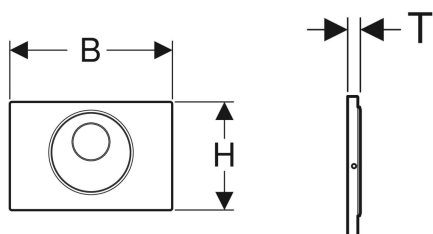

**Geberit WC flush control with electronic flush actuation, battery operation, dual flush, flush plate Sigma10, automatic/touchless/manual**

Example image

**Application purposes**

- For public and semipublic areas
- For releasing a dual flush
- For solid and drywall construction
- For touchless flush actuation of Geberit Sigma concealed cisterns 12 cm
- Not suitable for use with Geberit inserts for in-cistern block

**Characteristics**

- Touchless manual flush actuation
- Automatic flush actuation
- Touchless flush actuation for single or dual flush by moving hand toward sensor
- Manual flush actuation via flush plate
- Screwable flush plate
- Battery-operated
- Batteries in closed battery compartment in the flushing cistern
- With push-fit connection with cross-polarity protection
- Infrared user detection with background fade-out
- Self-adjusting IR sensor
- Reliable IR distance detection
- Interval flush preset

**Scope of delivery**

- Flush plate Sigma10
- Mounting frame with infrared control and battery compartment, premounted
- Protection plate

- Adjustable interval flush
- Preflush can be set
- Minimum detection time can be set
- Compatible with Geberit Service Handy
- Functions can be set and queried with the Geberit Service Handy
- Flush actuation can be deactivated via Geberit Clean Handy
- Low-noise lifting mechanism
- Electrical lifting device, self-calibrating
- Vandal-resistant
- Easy maintenance and cleaning

- Support block with servomotor and lifting device, premounted
- 2 alkaline manganese batteries LR20, each 1.5 V
- Actuator rod
- Fastening material

Art. no.	Colour / surface	Material designation	B	H	T
115.891.SN.5	Plate and button: brushed Design ring: polished	Stainless steel	24.6 cm	16.4 cm	1.5 cm