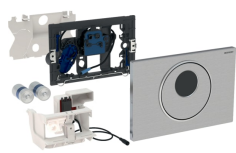

**Geberit WC flush control with electronic flush actuation, battery operation, dual flush, flush plate Sigma10, automatic/touchless/manual**

Example image

**Application purposes**

- For public and semipublic areas
- For releasing a dual flush
- For solid and drywall construction
- For touchless flush actuation of Geberit Sigma concealed cisterns 12 cm
- Not suitable for use with Geberit inserts for in-cistern block

**Characteristics**

- Touchless manual flush actuation
- Automatic flush actuation
- Touchless flush actuation for single or dual flush by moving hand toward sensor
- Manual flush actuation via flush plate
- Screwable flush plate
- Battery-operated
- Batteries in closed battery compartment in the flushing cistern
- With push-fit connection with cross-polarity protection
- Infrared user detection with background fade-out
- Self-adjusting IR sensor
- Reliable IR distance detection
- Interval flush preset

**Scope of delivery**

- Flush plate Sigma10
- Mounting frame with infrared control and battery compartment, premounted
- Protection plate

- Adjustable interval flush
- Preflush can be set
- Minimum detection time can be set
- Compatible with Geberit Service Handy
- Functions can be set and queried with the Geberit Service Handy
- Flush actuation can be deactivated via Geberit Clean Handy
- Low-noise lifting mechanism
- Electrical lifting device, self-calibrating
- Vandal-resistant
- Easy maintenance and cleaning

- Support block with servomotor and lifting device, premounted
- 2 alkaline manganese batteries LR20, each 1.5 V
- Actuator rod
- Fastening material

Art. no.	Colour / surface	Material designation	B	H	T
115.891.SN.5	Plate and button: brushed Design ring: polished	Stainless steel	24.6 cm	16.4 cm	1.5 cm