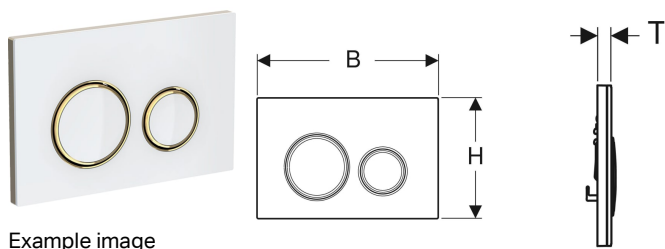

Geberit flush plate Sigma21, for dual flush, metal colour brass

Application purposes

- For flush actuation with Geberit Sigma concealed cisterns

Characteristics

- Front actuation

Scope of delivery

- Mounting frame
- 2 distance bolts

- Mounting plate, easy-to-clean coated
- Sound-absorbing actuator rods, tool-free fast adjustment

Technical data

Actuation force | < 20 N

- 2 actuator rods

Art. no.	Colour / surface	Material designation	B	H	T
115.652.SI.1	Base plate and design rings: brass Cover plate and buttons: white	Die-cast zinc / glass	24.6 cm	16.4 cm	1.4 cm
115.652.SJ.1	Base plate and design rings: brass Cover plate and buttons: black	Die-cast zinc / glass	24.6 cm	16.4 cm	1.4 cm
115.652.JM.1	Base plate and design rings: brass Cover plate and buttons: Mustang slate	Die-cast zinc / slate (natural product)	24.6 cm	16.4 cm	1.4 cm
115.652.JV.1	Base plate and design rings: brass Cover plate and buttons: concrete look	Die-cast zinc / ceramic	24.6 cm	16.4 cm	1.4 cm
115.652.JX.1	Base plate and design rings: brass Cover plate and buttons: black walnut	Die-cast zinc / wood (natural product)	24.6 cm	16.4 cm	1.4 cm
115.652.00.1	Base plate and design rings: brass Cover plate and buttons: customised	Die-cast zinc	24.6 cm	16.4 cm	1 cm

Accessories

- Insert for Geberit DuoFresh stick, for Sigma concealed cistern 12 cm
- Insert for Geberit DuoFresh stick, for Sigma concealed cistern 8 cm
- Geberit DuoFresh module with automatic actuation and insert for Geberit DuoFresh stick, for Sigma concealed cistern 12 cm
- Geberit DuoFresh module with automatic actuation and insert for Geberit DuoFresh stick, for Sigma concealed cistern 8 cm
- Geberit DuoFresh module with manual actuation and insert for Geberit DuoFresh stick, for Sigma concealed cistern 12 cm
- Geberit DuoFresh module with manual actuation and insert for Geberit DuoFresh stick, for Sigma concealed cistern 8 cm
- Geberit extension set for Sigma, Omega and Kappa concealed cisterns