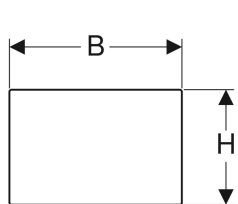

Geberit cover plate Sigma, screwable

Example image

Application purposes

- For covering the service opening of Geberit Sigma concealed cisterns

Scope of delivery

- Mounting frame
- 2 distance bolts
- Set of bolts

Art. no.	Colour / surface	Material designation	B	H	T
115.764.FW.1	brushed, easy-to-clean coated	Stainless steel	24.6 cm	16.4 cm	1.2 cm

- To be used alongside a Geberit flush button when access is not via a removable shelf
- Screwable - with fixing screws for anti-tamper in commercial applications