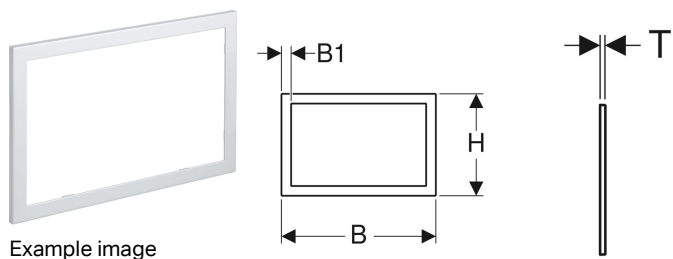

Geberit cover frame for flush plate Sigma60

Application purposes

- For Geberit flush plates Sigma60, range 2016
- For covering unfinished tile edges

Art. no.	Colour / surface	Material designation	B	B1	H	T
115.641.GH.1	chrome-plated, brushed, easy-to-clean coated	Die-cast zinc	24 cm	1.5 cm	15.7 cm	0.6 cm
115.641.21.1	gloss chrome-plated	Die-cast zinc	24 cm	1.5 cm	15.7 cm	0.6 cm