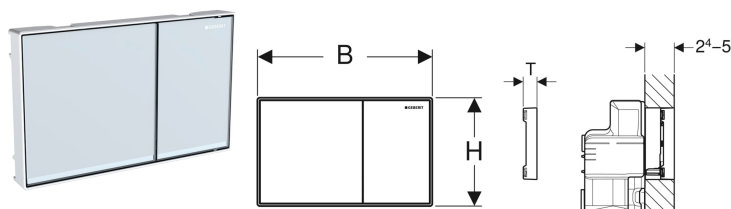

## Geberit flush plate Sigma60 for dual flush, surface-even

Example image

### Application purposes

- For flush actuation with Geberit Sigma concealed cisterns 8 cm, range 2016
- For flush actuation with Geberit Sigma concealed cisterns 12 cm
- For covering thicknesses 24–50 mm
- Not suitable for Geberit Duofix elements for wall-hung WC, barrier-free

### To order additionally

- Geberit installation set, surface-even, for Sigma concealed cistern 12 cm

Art. no.	Colour / surface	Material designation	B	H	T
115.640.SI.1	Buttons: white Design stripes: mirrored Frame: gloss chrome-plated	Die-cast zinc / glass	21.4 cm	13.2 cm	2.5 cm
115.640.SJ.1	Buttons: black Design stripes: mirrored Frame: gloss chrome-plated	Die-cast zinc / glass	21.4 cm	13.2 cm	2.5 cm
115.640.GH.1	Buttons: chrome-plated, brushed, easy-to-clean coated Design stripes and frame: gloss chrome-plated	Die-cast zinc	21.4 cm	13.2 cm	2.5 cm
115.640.JK.1	Plate: lava Design stripes: mirrored Frame: gloss chrome-plated	Die-cast zinc / glass	21.4 cm	13.2 cm	2.5 cm
115.640.JL.1	Plate: sand grey Design stripes: mirrored Frame: gloss chrome-plated	Die-cast zinc / glass	21.4 cm	13.2 cm	2.5 cm