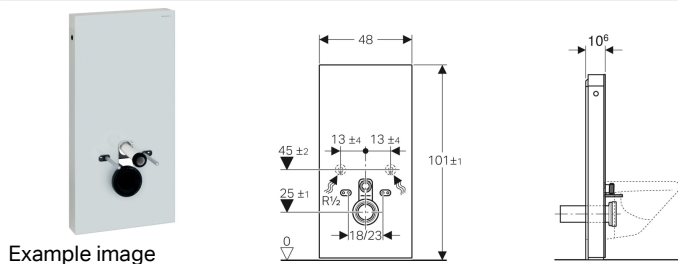

Geberit Monolith sanitary module for wall-hung WC, 101 cm, front cladding made of glass

Application purposes

- For renovations, conversions and new buildings
- For wall inlets with inlet height > 23 cm
- For replacing low-level exposed cisterns
- For replacing wall-hung WCs with close-coupled exposed cistern
- For Geberit AquaClean WC complete solutions
- For connecting Geberit AquaClean WC enhancement solutions, with accessories
- For mounting on finished floors
- For installation in front of drywalls or solid walls
- For compensating the offset between WC connections and wall drains using a stepped straight connector for wall-hung WCs

Characteristics

- Dual flush
- Compensation of dimensional tolerances possible

Scope of delivery

- Water supply connection set with 2 angle stop valves, 1/2"
- Flush bend extension 160 mm
- Sleeve made of EPDM, \varnothing 44 / 55 mm
- Straight connector made of PE-HD, \varnothing 90 mm
- Adaptor socket made of PE-HD, \varnothing 90 / 110 mm
- 2 threaded rods M12
- Sound insulation set
- Base cover
- Fastening material for drywall
- Fastening material

- Height-adjustable up to 7 cm
- Fastening height WC ceramic appliance 35 ± 1 cm
- Cistern, fully insulated against condensation
- Side cladding made of aluminium brushed
- Self-supporting
- Adjustable flush volume
- Water supply connection on the bottom
- Water supply connection on the left/right possible with accessories