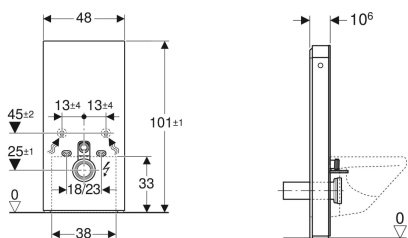

## Geberit Monolith Plus sanitary module for wall-hung WC, 101 cm, front cladding made of glass

Example image

### Application purposes

- For renovations, conversions and new buildings
- For wall inlets with inlet height > 23 cm
- For replacing low-level exposed cisterns
- For replacing wall-hung WCs with close-coupled exposed cistern
- For Geberit AquaClean WC complete solutions
- For connecting Geberit AquaClean WC enhancement solutions, with accessories
- For mounting on finished floors
- For installation in front of drywalls or solid walls
- For compensating the offset between WC connections and wall drains using a stepped straight connector for wall-hung WCs

### Characteristics

- Dual flush
- Compensation of dimensional tolerances possible
- Height-adjustable up to 7 cm
- Fastening height WC ceramic appliance 35 ± 1 cm
- Cistern, fully insulated against condensation
- Side cladding made of aluminium brushed
- Self-supporting
- Soft-touch buttons for flush actuation and odour extraction
- Orientation light and odour extraction activated when a user approaches
- Orientation light can be set in seven colours
- User detection range can be set

### Scope of delivery

- Water supply connection set with 2 angle stop valves, 1/2"
- Flush bend extension 160 mm
- Sleeve made of EPDM, ø 44 / 55 mm
- Straight connector made of PE-HD, ø 90 mm
- Adaptor socket made of PE-HD, ø 90 / 110 mm
- 2 threaded rods M12