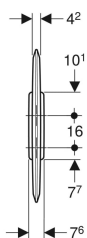

Geberit urinal division

Application purposes

- For mounting on solid walls or drywalls

Characteristics

- Hidden fastening

Scope of delivery

- Distance bolt
- Fastening material

Technical data

Product material | Plastic

- Wall-mounted holder

Art. no.	Colour / surface	L	B	H
115.202.11.1	white alpine	42 cm	7.6 cm	76 cm