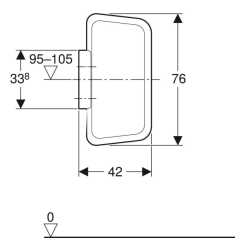

Geberit urinal division

Application purposes

- For mounting on solid walls or drywalls

Characteristics

- Hidden fastening

Scope of delivery

- Distance bolt
- Fastening material

Technical data

Product material | Plastic

- Wall-mounted holder

Art. no.	Colour / surface	L	B	H
115.202.11.1	white alpine	42 cm	7.6 cm	76 cm