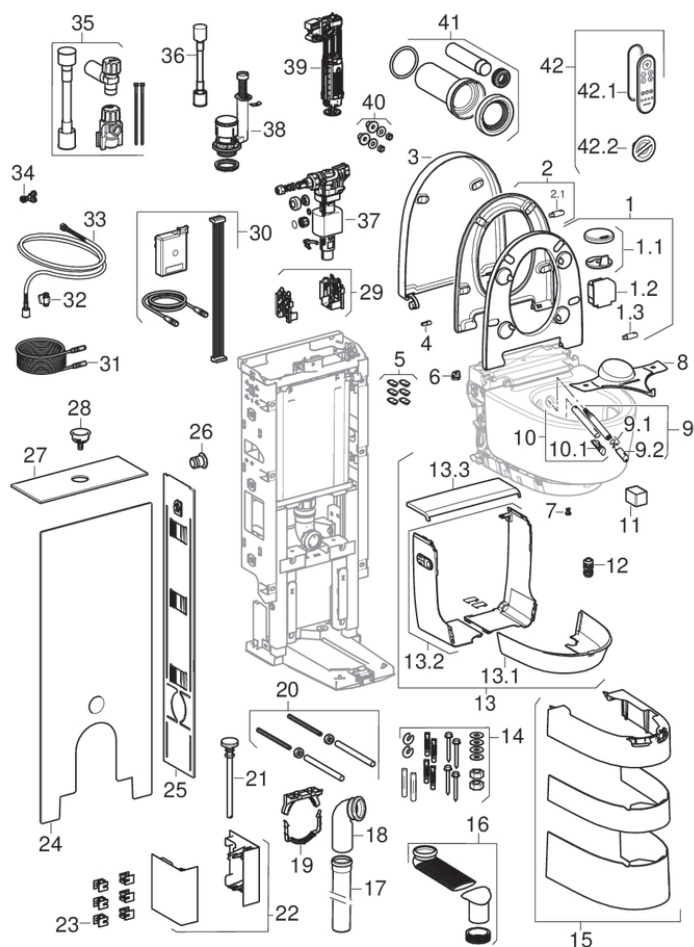

Geberit AquaClean Mera Classic WC complete solution, floor-standing WC

2019 -

Brand Geberit

Type AquaClean Mera Classic

Characteristics

Year of manufacture from

| 2019

Valid for articles

146.242.11.1

#	Art. no.	Description	Replacement for
1	147.042.11.1	WC seat, fixed, for Geberit AquaClean Mera Classic: white alpine	
1.1	244.108.00.1	Set of buffers for WC seat ring, fixed, for Geberit AquaClean Mera Classic	
1.2	243.919.00.1	Set of blind plugs for Geberit AquaClean Mera Classic (2 pc.)	
1.3 / 2.1	243.217.00.1	Damper for WC seat ring / WC lid, for Geberit AquaClean Mera / Tuma	243.389.00.1
2	243.215.11.1	WC seat ring for Geberit AquaClean Mera Classic: white alpine	
3	243.211.11.1	WC lid for Geberit AquaClean Mera: white alpine	
4	243.404.00.1	Damper shaft for WC lid, for Geberit AquaClean Mera	
5	243.219.00.1	Set of buffers for WC seat ring and WC lid, for Geberit AquaClean Mera (6 pc.)	
6	243.252.00.1	Plug for Geberit AquaClean Mera	
7	147.233.00.1	Drain screw for storage water heater, for Geberit AquaClean	
8	242.676.00.1	Spray shield for Geberit AquaClean	241.895.00.1
9	243.240.00.1	Spray arm with spray nozzle, for Geberit AquaClean Mera	
9.1	244.633.00.1	Set of O-rings for spray nozzle for Geberit AquaClean Mera / Tuma / Sela	
9.2	243.241.11.1	Shower nozzle for Geberit AquaClean Mera: white alpine	
10	243.244.00.1	Dryer arm with dryer nozzle, for Geberit AquaClean Mera	
10.1	243.245.11.1	Dryer nozzle for Geberit AquaClean Mera: white alpine	
11	242.999.00.1	Geberit ceramic honeycomb filter type 3